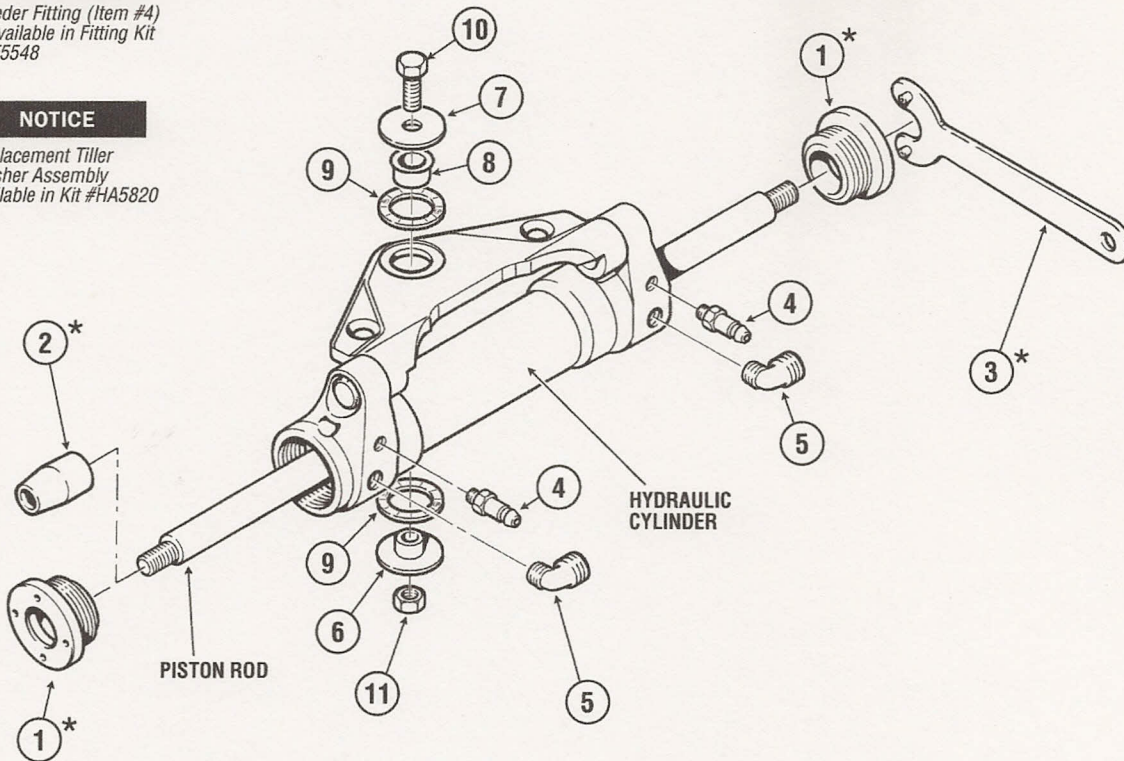

SEAL REPLACEMENT/ FITTING KITS

FRONT MOUNT CYLINDER

Part # HC5345, HC5347, HC5348, HC5358

NOTICE

Bleeder Fitting (Item #4)
is available in Fitting Kit
#HF5548

NOTICE

Replacement Tiller
Washer Assembly
available in Kit #HA5820

* PARTS INCLUDED IN HS5157

| ITEM | PART# | QTY | DESCRIPTION |
|------|--------|-----|--------------------------------|
| 1 | 797021 | 2 | Seal Gland Only |
| 2 | 745920 | 1 | Seal Gland Assembly Guide Tool |
| 3 | 745525 | 1 | Pin Wrench Only |
| 4 | 828980 | 2 | Bleeder Fitting |
| 5 | 600620 | 2 | Elbow Fitting |

| SEAL KIT # HS5157 | | | |
|-------------------|--------|---|--------------------------------|
| 1 | 797021 | 2 | Seal Gland Only |
| 2 | 745920 | 1 | Seal Gland Assembly Guide Tool |
| 3 | 745525 | 1 | Pin Wrench Only |

| TILLER BUSHING KIT # HA5820 | | | |
|-----------------------------|--------|---|-----------------------|
| 6 | 739123 | 1 | Washer, Bush, SS |
| 7 | 922221 | 1 | Washer, Snap, SS |
| 8 | 828010 | 1 | Bush, Tiller, Nylon |
| 9 | 890968 | 2 | Washer, Nylon |
| 10 | 113225 | 1 | HHCS 3/8UNJFX1.35 HSS |
| 11 | 113529 | 1 | Nut, Nylok® |